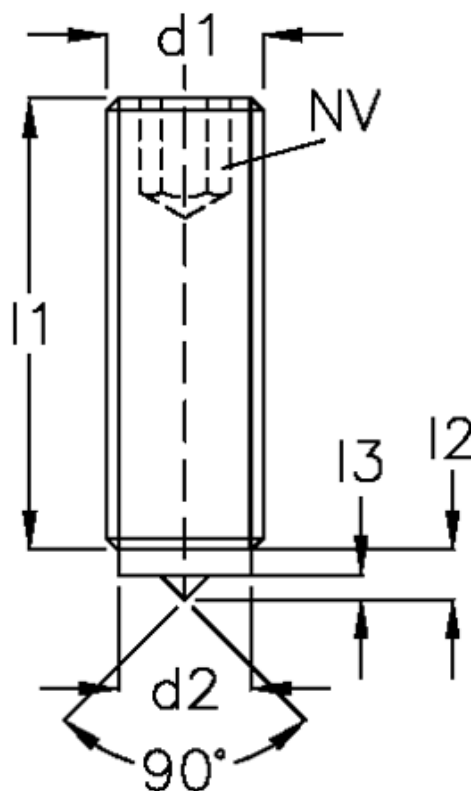

Article number: 20032658A

Description: E+G Grub screw
GN 913.2-M10-16-B

Measures

$d1 = M10$

$d2 = 8$

$l1 = 16$

$l2 = 3.5$

$l3 = 1.5$

$NV = 5.0$